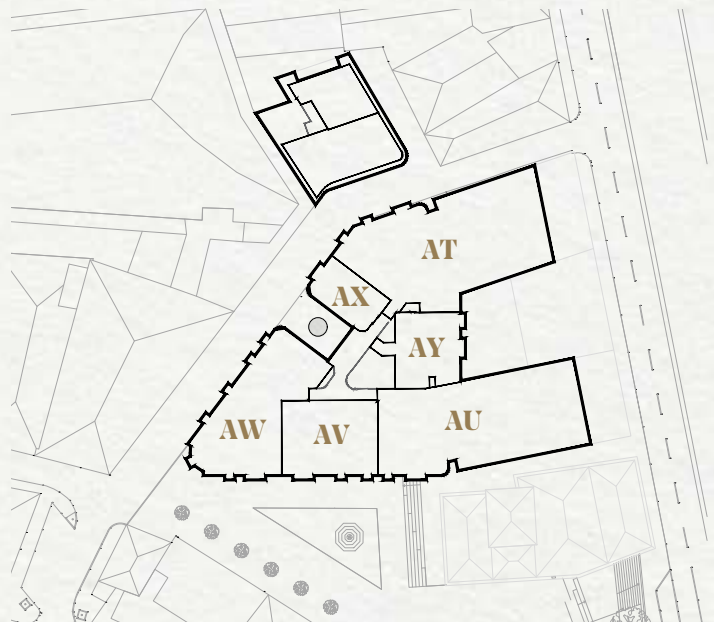

SAVOY RESIDENCE

Insular

Floor	Unit	Type	Gross construction area (sq m)	Private swimming pool	Floorplan
6	AZ	2 bedroom	440	1	
	● BA	2 bedroom	205		
	BB	2 bedroom	302	1	

● **SOLD**

SAVOY RESIDENCE

Insular

Floor	Unit	Type	Gross construction area (sq m)	Private swimming pool	Floorplan
5	AT	3 bedroom	408	1	
	● AU	3 bedroom	382	1	
	● AV	2 bedroom	156		
	AW	3 bedroom	238		
	● AX	Studio	71		
	● AY	1 bedroom	111		

● **SOLD**

SAVOY RESIDENCE

Insular

Floor	Unit	Type	Gross construction area (sq m)	Private swimming pool	Floorplan
4	● AN	3 bedroom	423	1	
	● AO	3 bedroom	327	1	
	● AP	1 bedroom	114		
	● AQ	2 bedroom	156		
	AR	3 bedroom	238		
	● AS	1 bedroom	110		
	● BH	1 bedroom	168		
	● BI	2 bedroom	265		

● SOLD

SAVOY RESIDENCE

Insular

3

Floor	Unit	Type	Gross construction area (sq m)	Private swimming pool	Floorplan
	AD	3 bedroom	262		
	● AE	2 bedroom	148		
	● AF	3 bedroom	265		
	● AG	2 bedroom	167		
	● AH	2 bedroom	156		
	AI	3 bedroom	238		
	● AJ	1 bedroom-Loft	111		
	● AK	1 bedroom-Loft	111		
	● AL	Studio	71		
	● AM	1 bedroom	110		
	● BF	1 bedroom	96		
	● BG	2 bedroom	144		