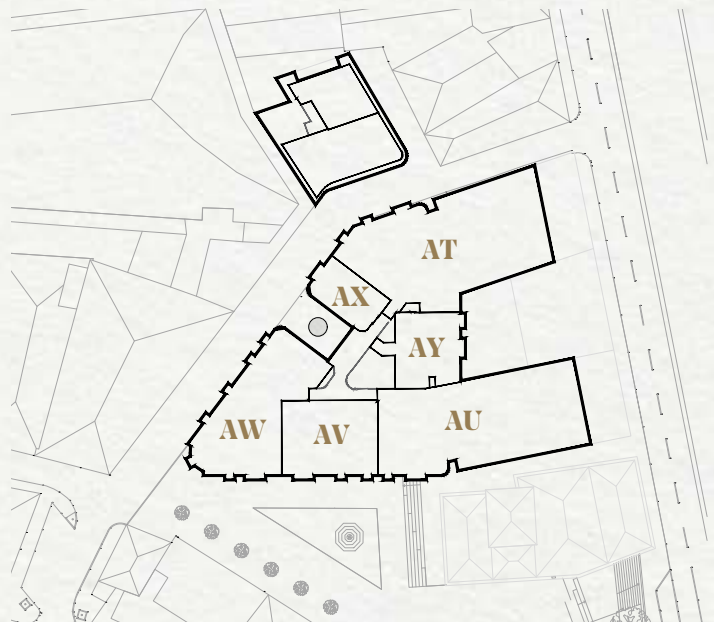

SAVOY RESIDENCE

Insular

Floor	Unit	Type	Gross construction area (sq m)	Private swimming pool	Floorplan
6	AZ	2 bedroom	440	1	
	● BA	2 bedroom	205		
	BB	2 bedroom	302	1	

● **SOLD**

SAVOY RESIDENCE

Insular

Floor	Unit	Type	Gross construction area (sq m)	Private swimming pool	Floorplan
5	● AT	3 bedroom	408	1	
	● AU	3 bedroom	382	1	
	● AV	2 bedroom	156		
	AW	3 bedroom	238		
	● AX	Studio	71		
	● AY	1 bedroom	111		

● **SOLD**

SAVOY RESIDENCE

Insular

Floor	Unit	Type	Gross construction area (sq m)	Private swimming pool	Floorplan
4	AN	3 bedroom	423	1	
	● AO	3 bedroom	327	1	
	● AP	1 bedroom	114		
	● AQ	2 bedroom	156		
	AR	3 bedroom	238		
	● AS	1 bedroom	110		
	● BH	1 bedroom	168		
	● BI	2 bedroom	265		

● SOLD

SAVOY RESIDENCE

Insular

3

Floor	Unit	Type	Gross construction area (sq m)	Private swimming pool	Floorplan
	AD	3 bedroom	262		
	● AE	2 bedroom	148		
	● AF	3 bedroom	265		
	● AG	2 bedroom	167		
	● AH	2 bedroom	156		
	AI	3 bedroom	238		
	● AJ	1 bedroom-Loft	111		
	AK	1 bedroom-Loft	111		
	● AL	Studio	71		
	● AM	1 bedroom	110		
	● BF	1 bedroom	96		
	● BG	2 bedroom	144		