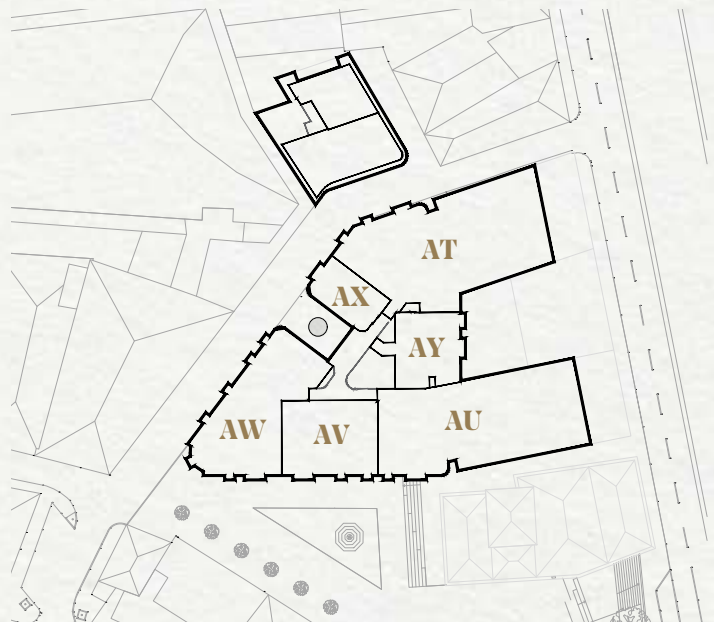

SAVOY RESIDENCE

Insular

Floor	Unit	Type	Gross construction area (sq m)	Private swimming pool	Floorplan
6	AZ	2 bedroom	440	1	
	● BA	2 bedroom	205		
	BB	2 bedroom	302	1	

● **SOLD**

SAVOY RESIDENCE

Insular

Floor	Unit	Type	Gross construction area (sq m)	Private swimming pool	Floorplan
5	● AT	3 bedroom	408	1	
	● AU	3 bedroom	382	1	
	● AV	2 bedroom	156		
	AW	3 bedroom	238		
	● AX	Studio	71		
	● AY	1 bedroom	111		

● **SOLD**

SAVOY RESIDENCE

Insular

Floor	Unit	Type	Gross construction area (sq m)	Private swimming pool	Floorplan
4	AN	3 bedroom	423	1	
	● AO	3 bedroom	327	1	
	● AP	1 bedroom	114		
	● AQ	2 bedroom	156		
	AR	3 bedroom	238		
	● AS	1 bedroom	110		
	BH	1 bedroom	168		
	● BI	2 bedroom	265		

● SOLD

SAVOY RESIDENCE

Insular

3

Floor	Unit	Type	Gross construction area (sq m)	Private swimming pool	Floorplan
	AD	3 bedroom	262		
	● AE	2 bedroom	148		
	● AF	3 bedroom	265		
	● AG	2 bedroom	167		
	● AH	2 bedroom	156		
	AI	3 bedroom	238		
	AJ	1 bedroom-Loft	111		
	AK	1 bedroom-Loft	111		
	● AL	Studio	71		
	● AM	1 bedroom	110		
	BF	1 bedroom	96		
	● BG	2 bedroom	144		