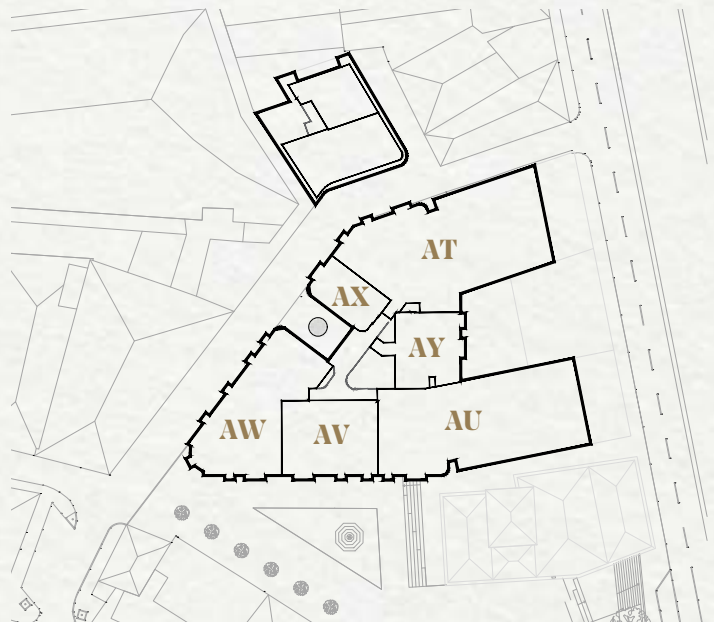

SAVOY RESIDENCE

Insular

Floor	Unit	Type	Gross construction area (sq m)	Private swimming pool	Floorplan
5	● AT	3 bedroom	408	1	
	AU	3 bedroom	382	1	
	AV	2 bedroom	156		
	AW	3 bedroom	238		
	AX	Studio	71		
	AY	1 bedroom	111		

● **SOLD**